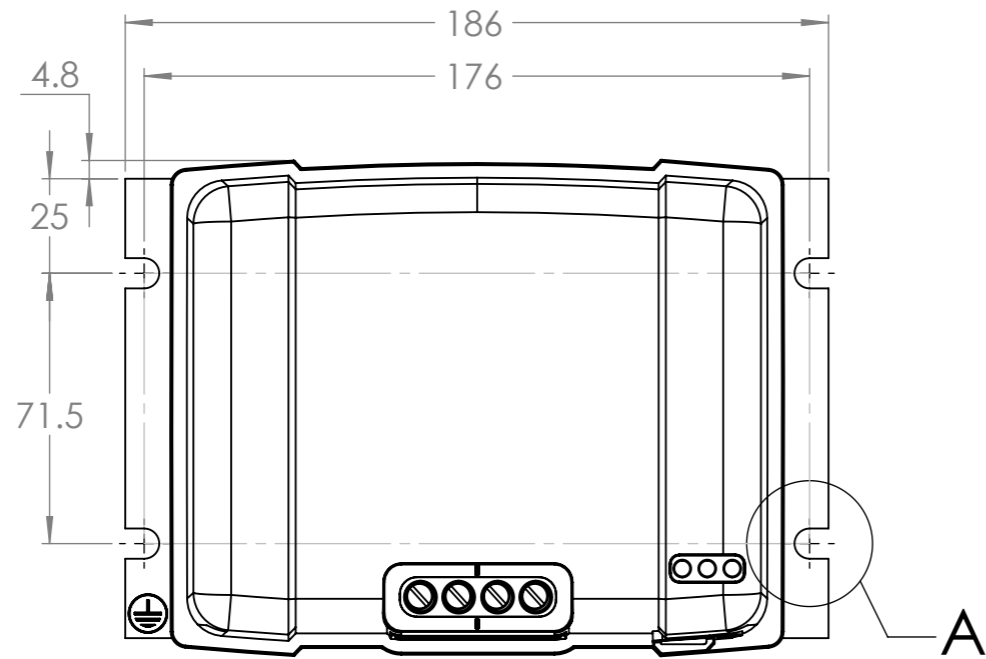

Dimension Drawing - SmartSolar charge controller	
SCC020030200	BlueSolar MPPT 100/30
SCC110030210	SmartSolar MPPT 100/30

DETAIL A  
4x  
SCALE 1 : 1

Dimensions in mm