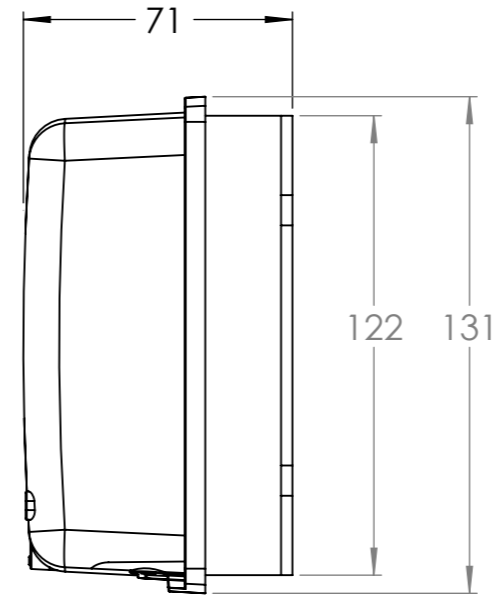

Dimension Drawing - SmartSolar charge controller	
SCC020030200	BlueSolar MPPT 100/30
SCC110030210	SmartSolar MPPT 100/30

DETAIL A  
4x  
SCALE 1 : 1

Dimensions in mm