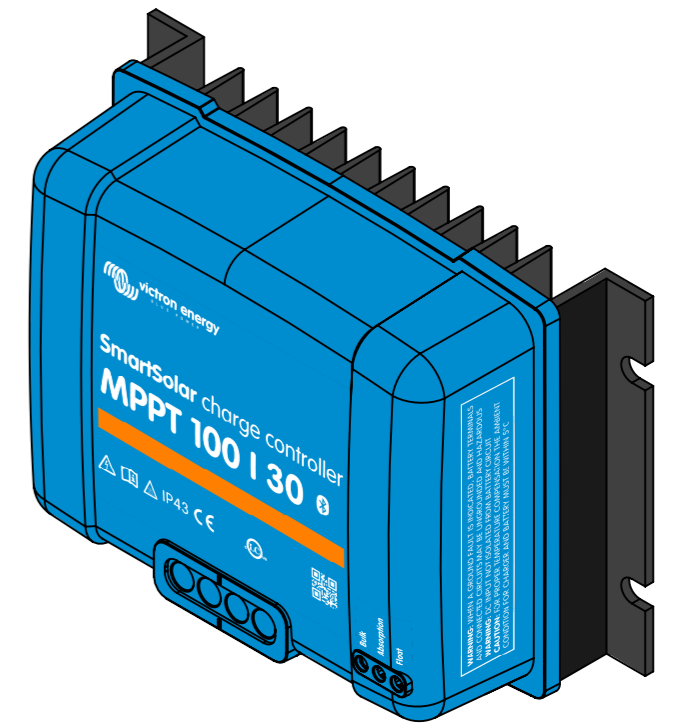

Dimension Drawing - SmartSolar charge controller	
SCC020030200	BlueSolar MPPT 100/30
SCC110030210	SmartSolar MPPT 100/30

DETAIL A  
4x  
SCALE 1 : 1

Dimensions in mm