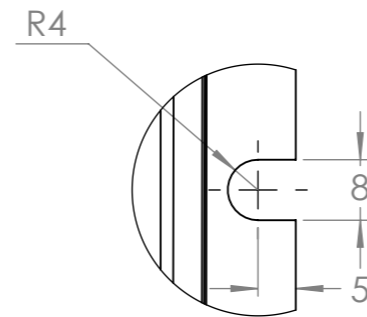

Dimension Drawing - SmartSolar charge controller	
SCC020030200	BlueSolar MPPT 100/30
SCC110030210	SmartSolar MPPT 100/30

DETAIL A  
4x  
SCALE 1 : 1

Dimensions in mm